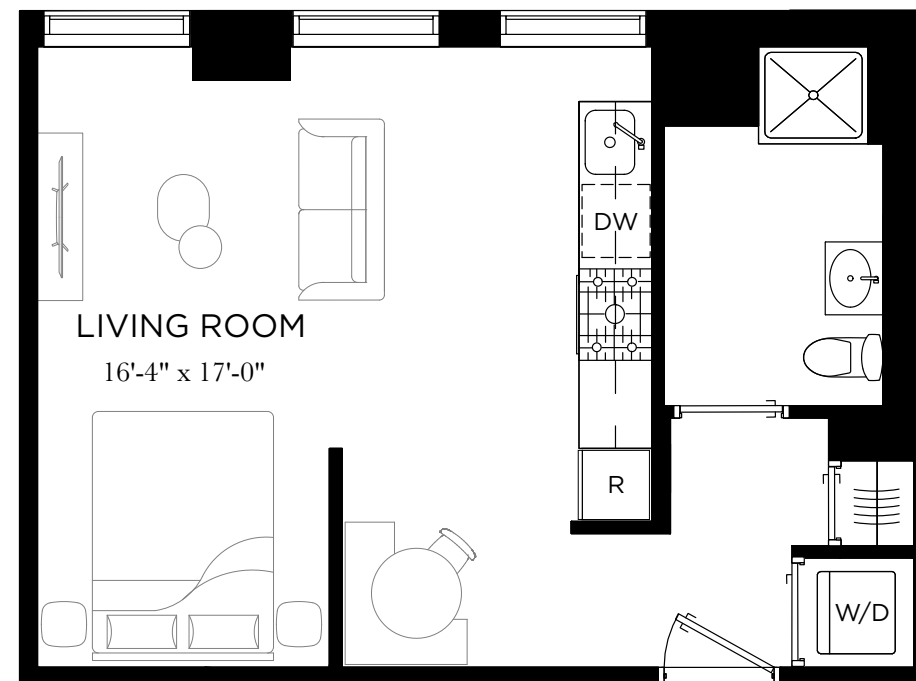

111 montgomery

RESIDENCE

2Q

STUDIO

BATHROOM 1

INTERIOR

447 SQ FT 42 SQ M

NOTES

3/16 = 1' 0"